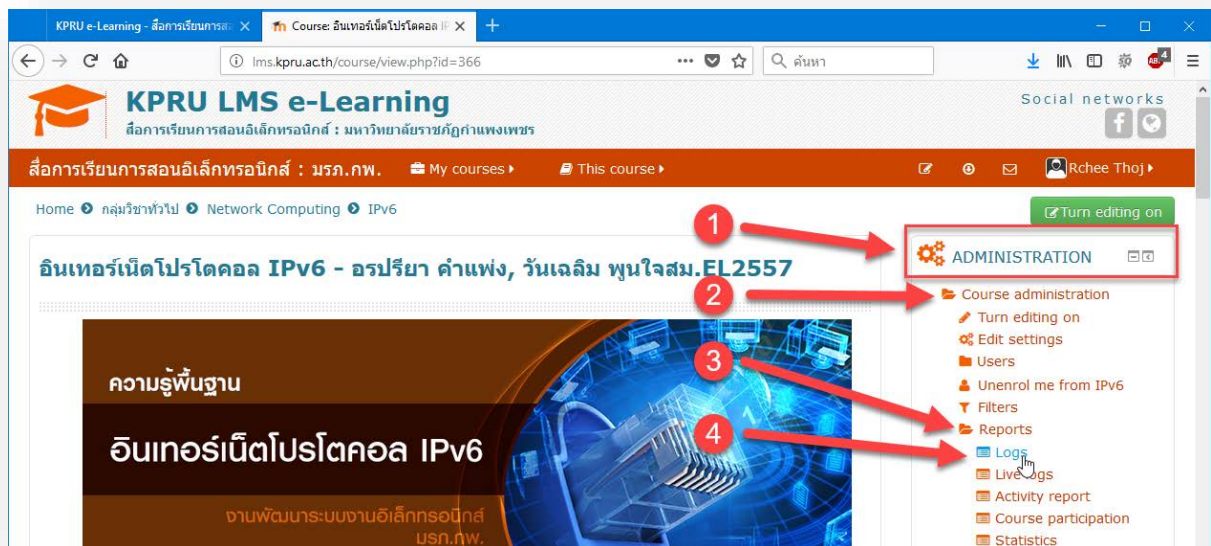

ขั้นตอนที่ 2 : ทำการเข้าถึงไฟล์ Logs ดังนี้

1. 1 : ไปที่กล่อง Administration
2. 2 : คลิกที่รูป icon Folder ของเมนู Course administration
3. 3 : คลิกที่รูป icon Folder ของเมนู Reports
4. 4 : คลิกที่เมนู Logs